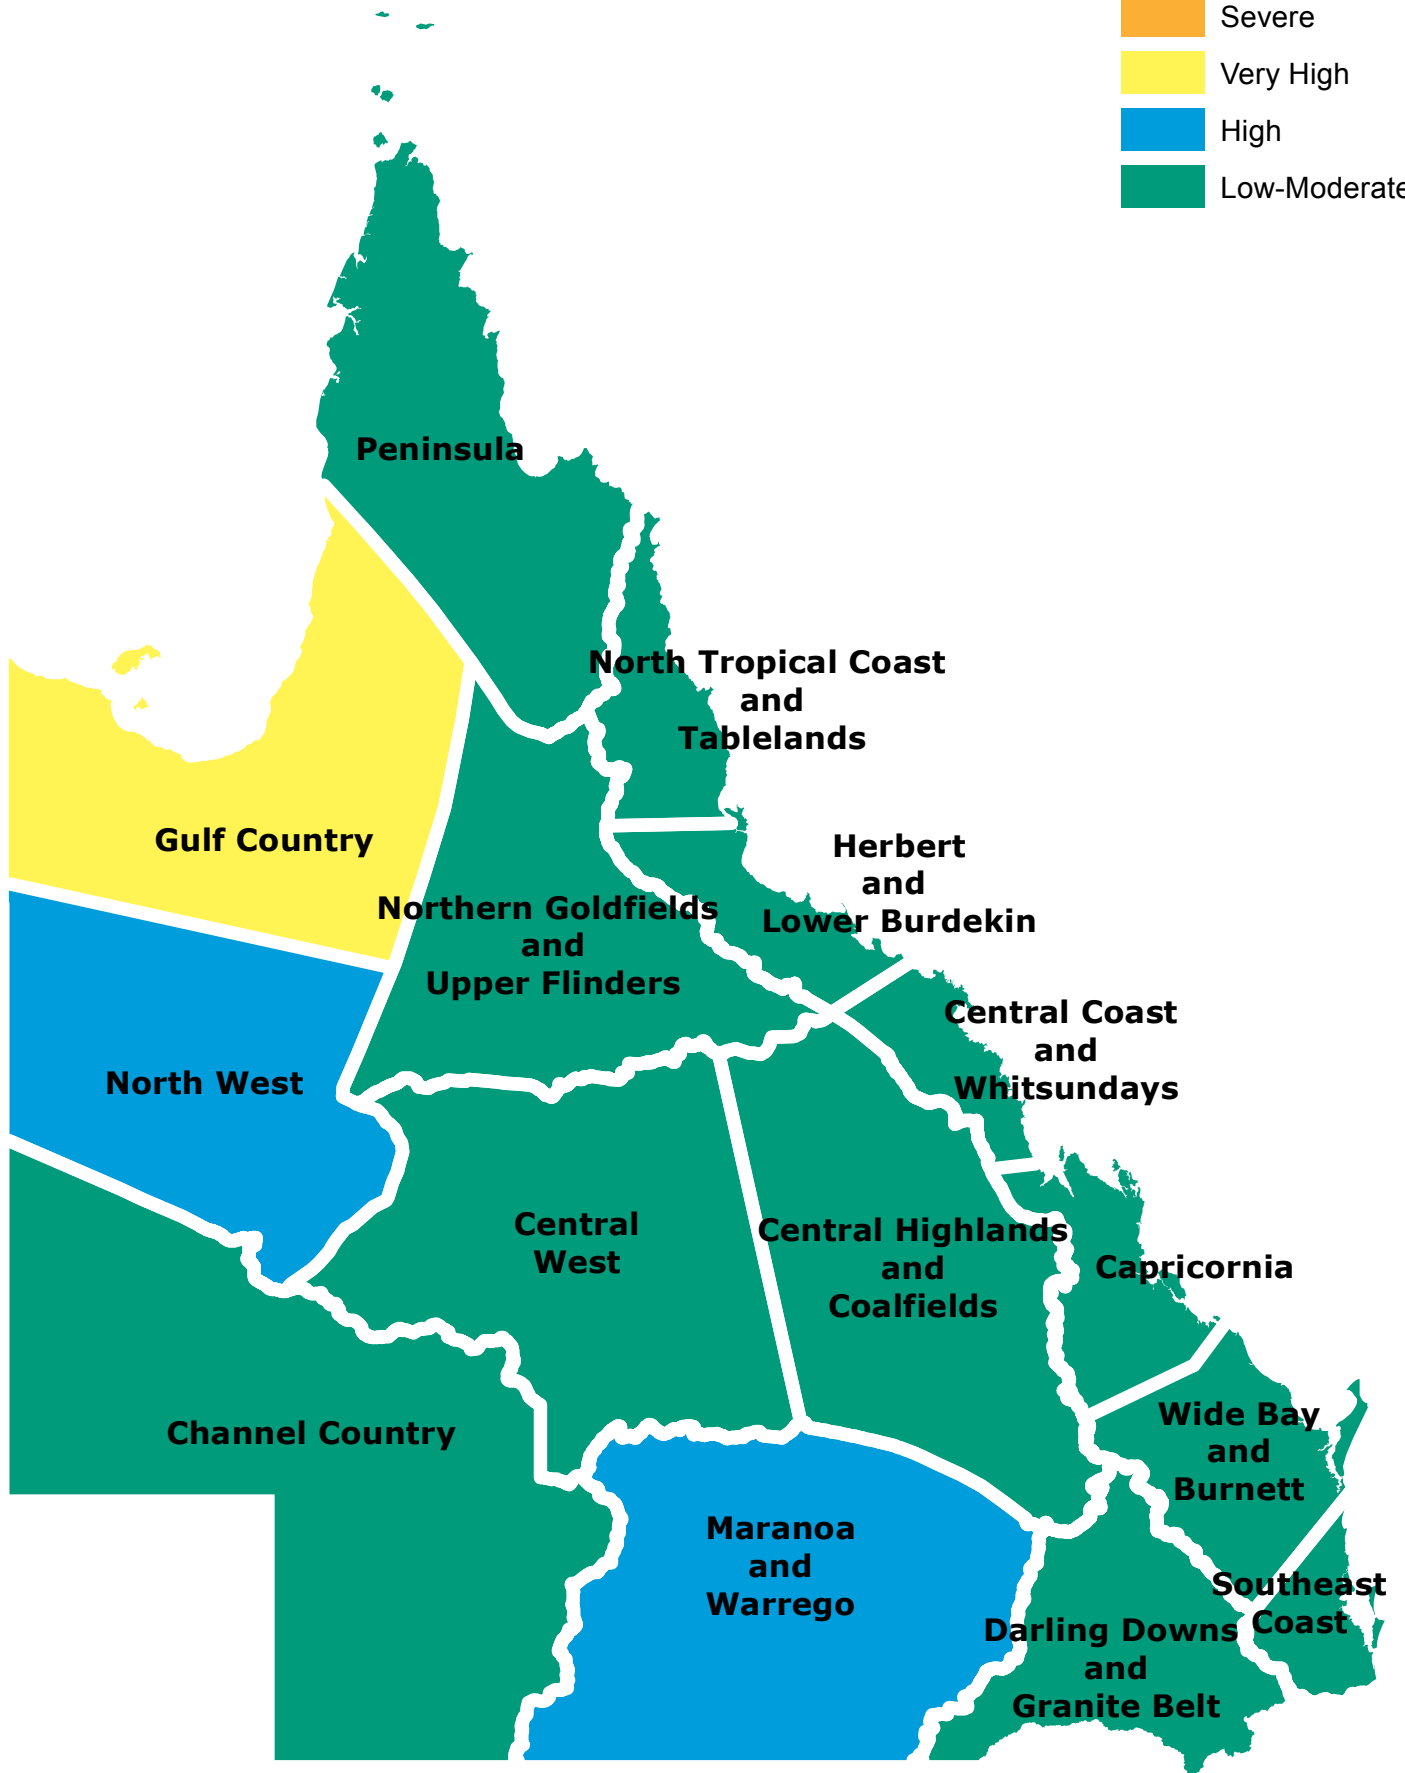

# Fire Danger Rating

for Monday 23 Oct 2017

Produced at: 23/10/2017 6:02:09 AM

© Bureau of Meteorology

Disclaimer  
This data has been prepared for Public Safety Business Agency and Queensland Fire and Emergency Services.  
Other users must satisfy themselves it is accurate and suitable for their purpose. PSBA and QFES do not accept any liability for any loss or damage that may arise from the use of or reliance on this data.