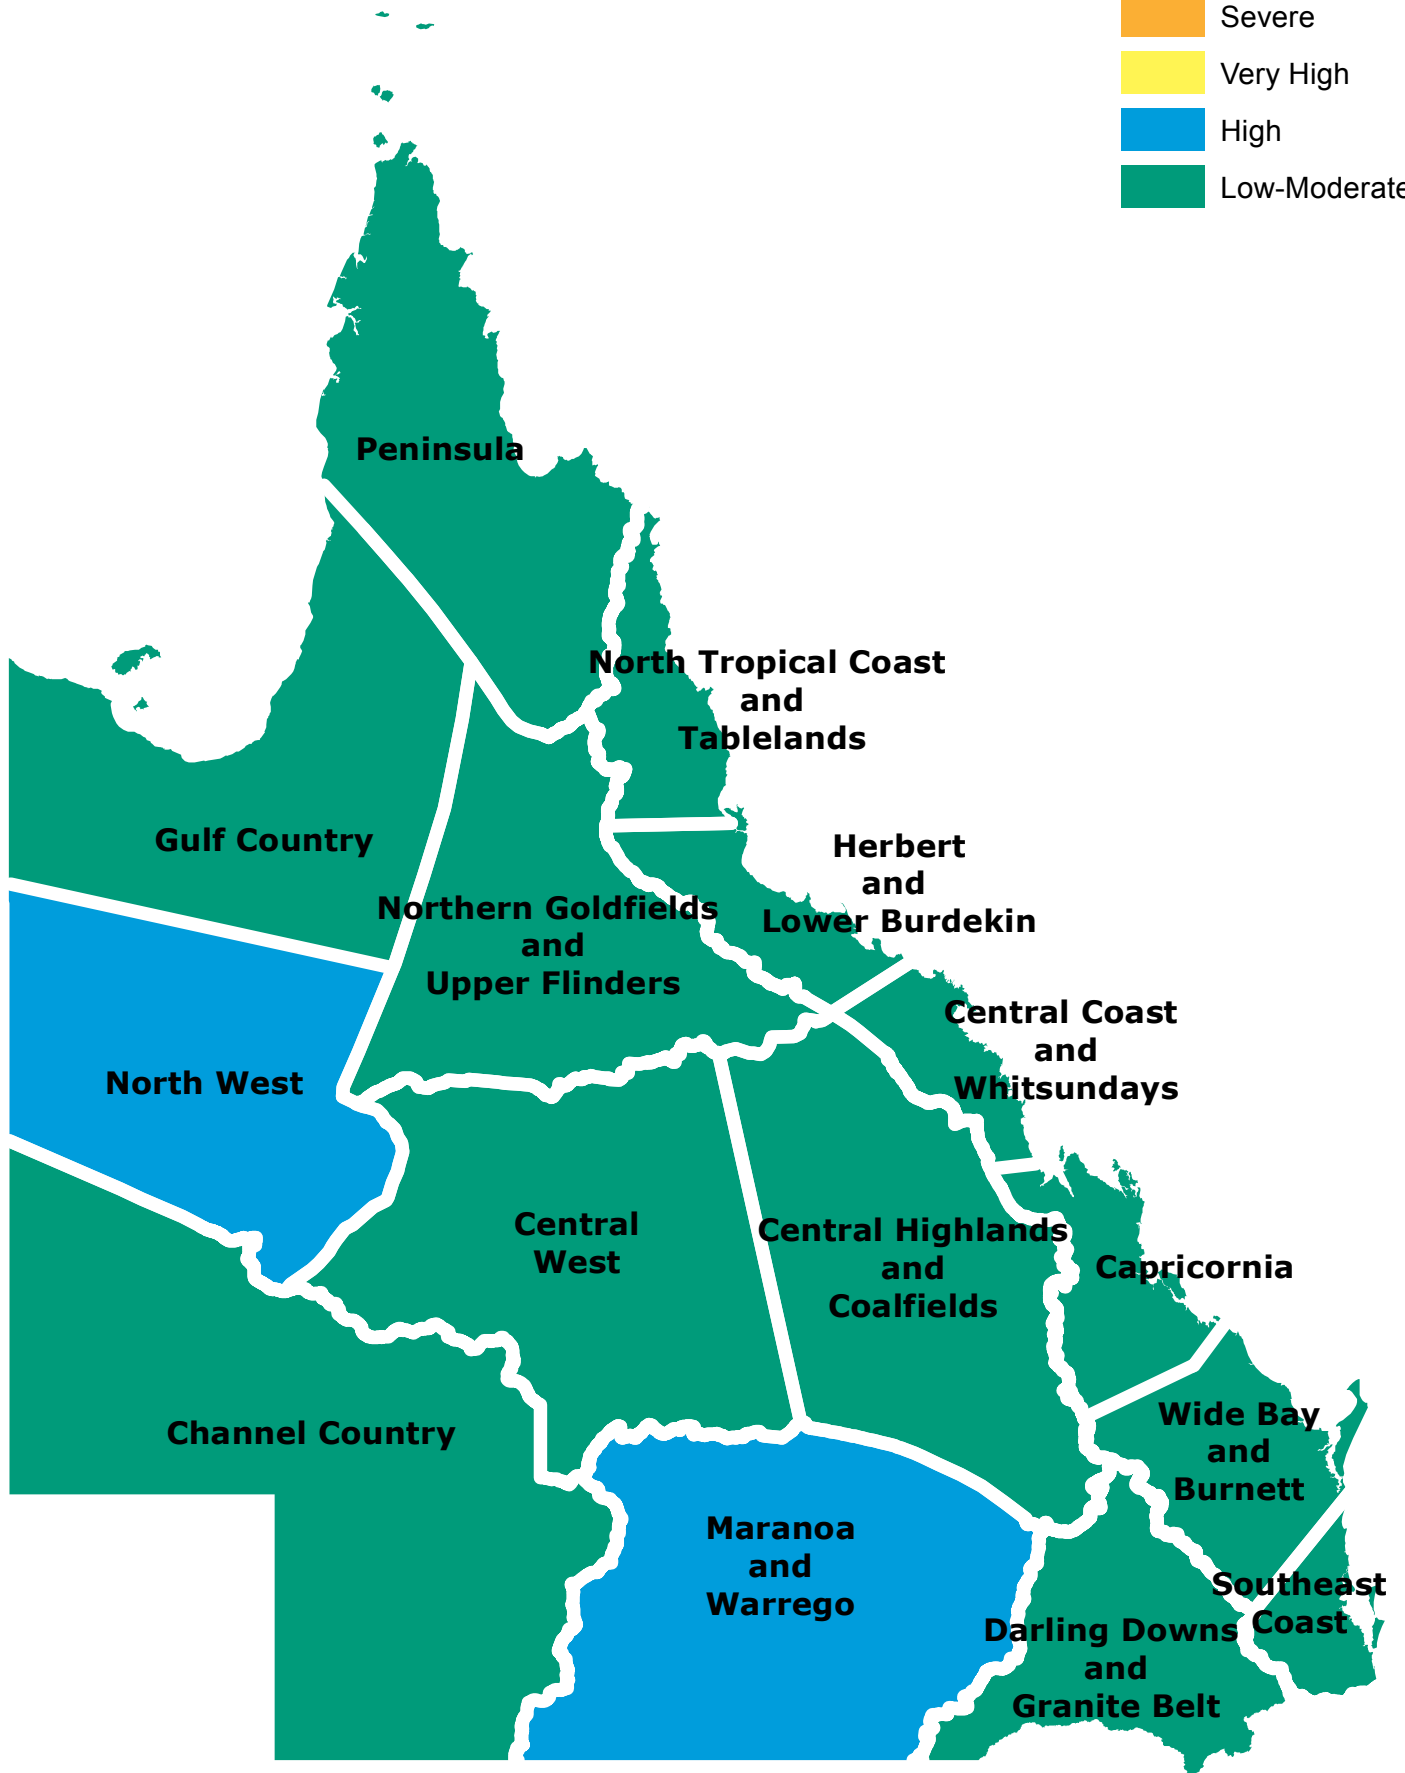

Fire Danger Rating

for Monday 26 Feb 2018

Produced at: 26/02/2018 9:02:16 AM

© Bureau of Meteorology

Disclaimer
This data has been prepared for Public Safety Business Agency and Queensland Fire and Emergency Services.
Other users must satisfy themselves it is accurate and suitable for their purpose. PSBA and QFES do not accept any liability for any loss or damage that may arise from the use of or reliance on this data.