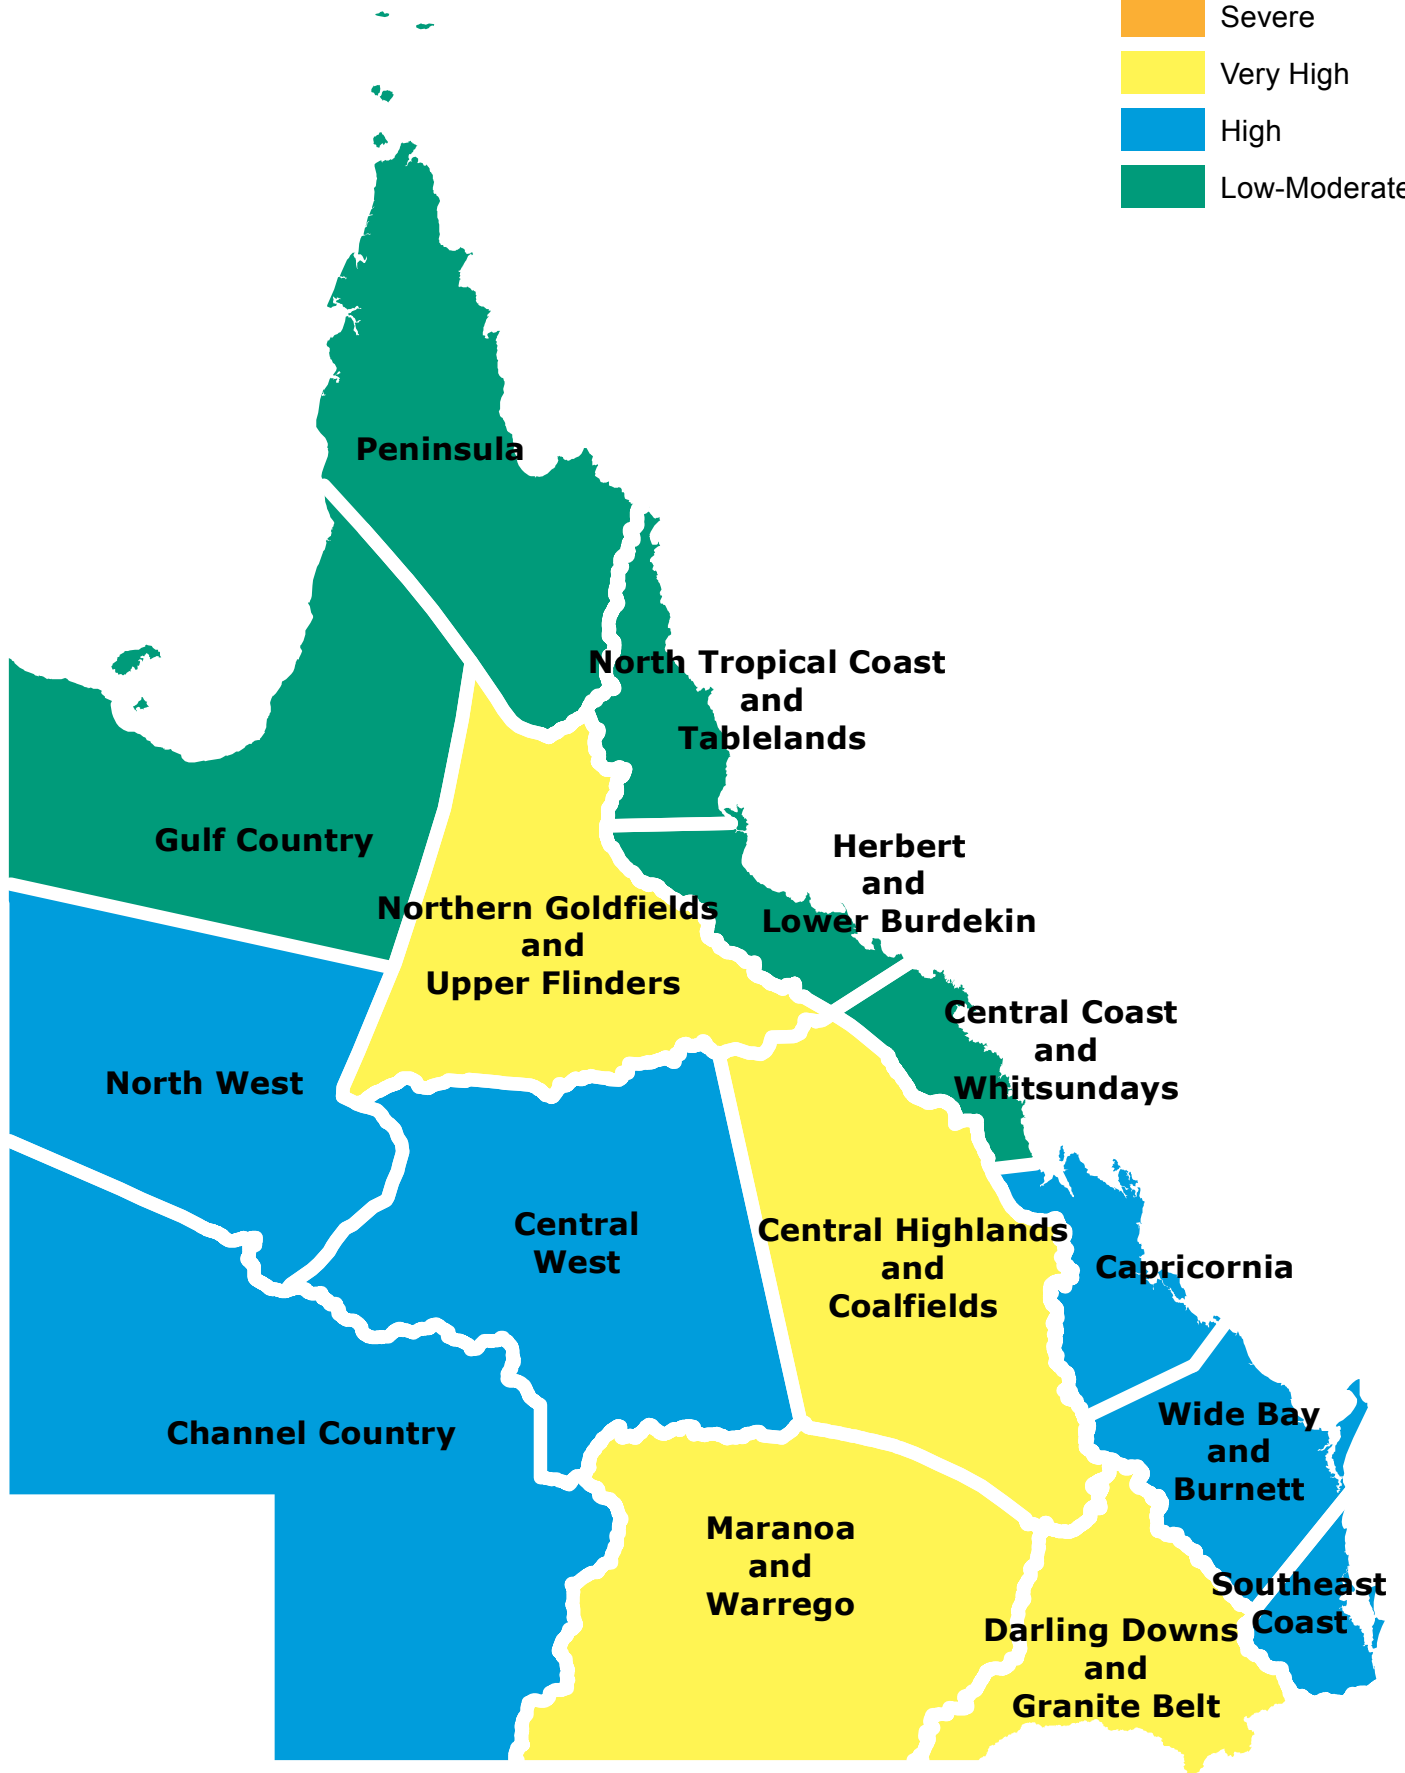

Fire Danger Rating

for Sunday 20 Jan 2019

Produced at: 19/01/2019 7:02:08 PM

© Bureau of Meteorology

Disclaimer

This data has been prepared for Public Safety Business Agency and Queensland Fire and Emergency Services. Other users must satisfy themselves it is accurate and suitable for their purpose. PSBA and QFES do not accept any liability for any loss or damage that may arise from the use of or reliance on this data.