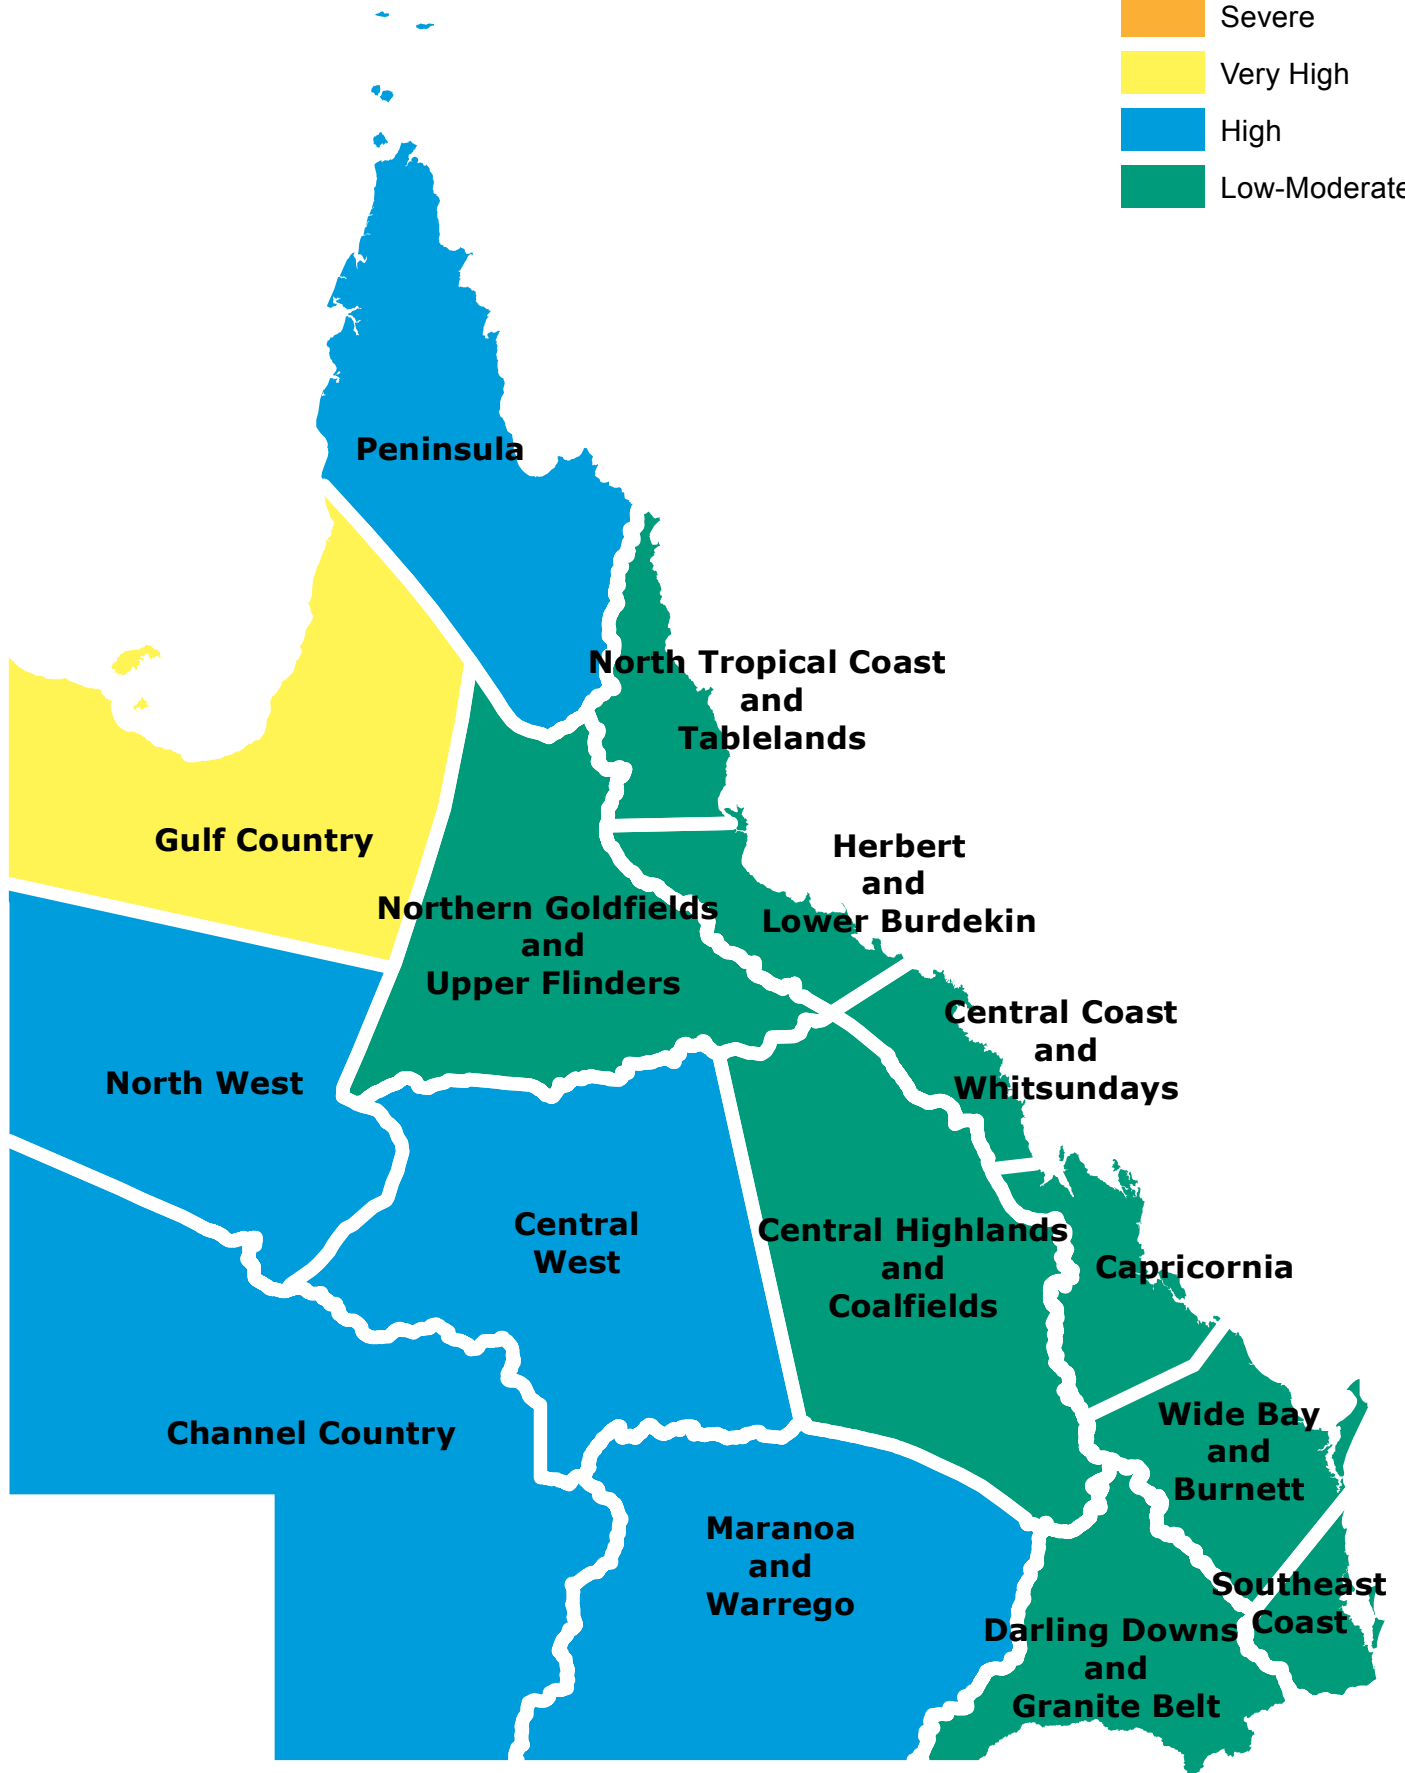

Fire Danger Rating

for Friday 14 Dec 2018

Produced at: 13/12/2018 3:02:08 PM

© Bureau of Meteorology

Disclaimer

This data has been prepared for Public Safety Business Agency and Queensland Fire and Emergency Services. Other users must satisfy themselves it is accurate and suitable for their purpose. PSBA and QFES do not accept any liability for any loss or damage that may arise from the use of or reliance on this data.