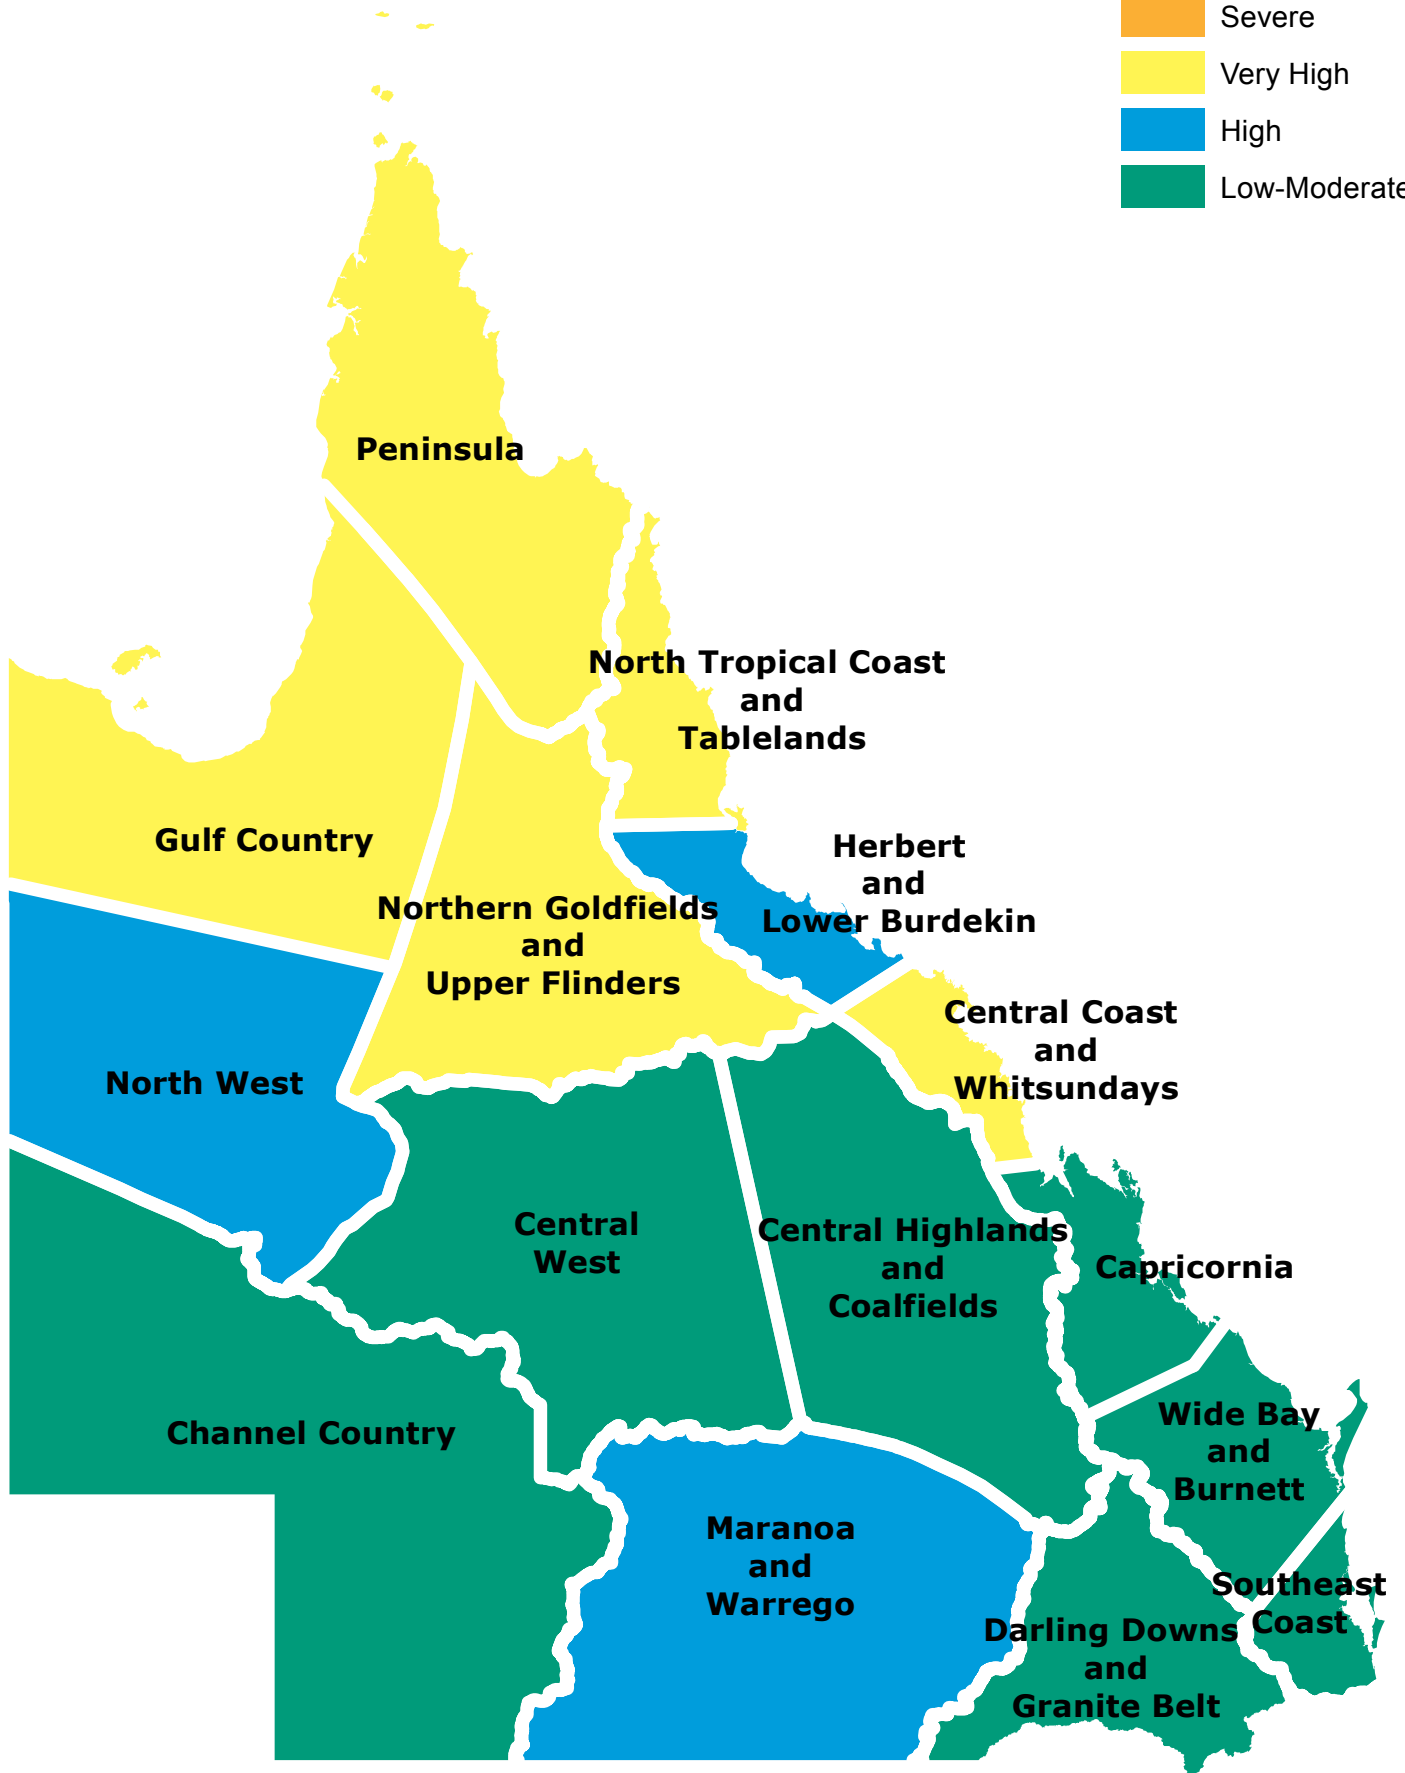

Fire Danger Rating

for Saturday 15 Dec 2018

Produced at: 13/12/2018 3:02:09 PM

© Bureau of Meteorology

Disclaimer

This data has been prepared for Public Safety Business Agency and Queensland Fire and Emergency Services. Other users must satisfy themselves it is accurate and suitable for their purpose. PSBA and QFES do not accept any liability for any loss or damage that may arise from the use of or reliance on this data.