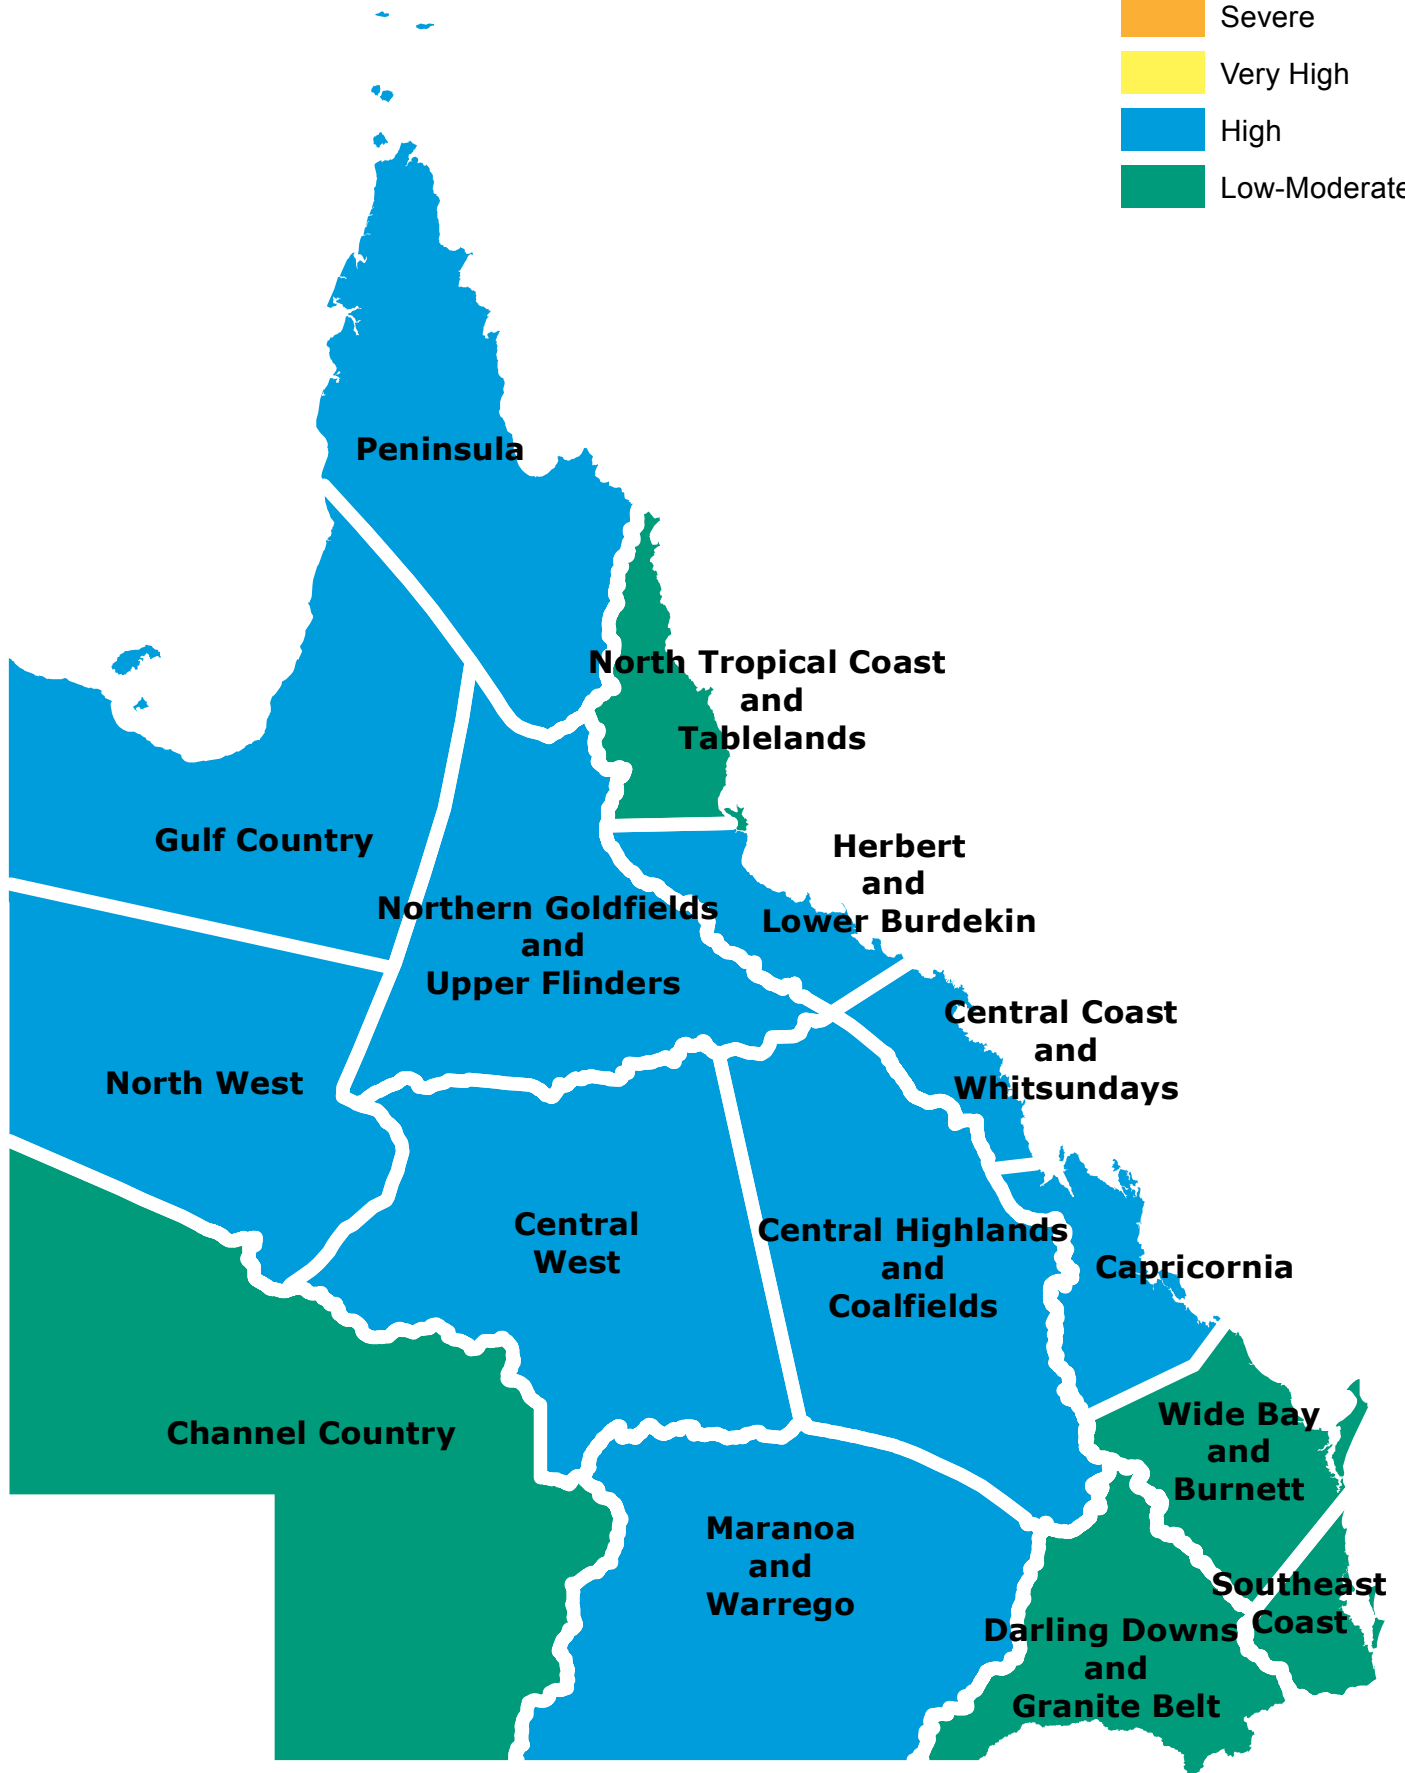

## for Sunday 16 Dec 2018

Produced at: 13/12/2018 3:02:10 PM

© Bureau of Meteorology

**Disclaimer**

This data has been prepared for Public Safety Business Agency and Queensland Fire and Emergency Services. Other users must satisfy themselves it is accurate and suitable for their purpose. PSBA and QFES do not accept any liability for any loss or damage that may arise from the use of or reliance on this data.